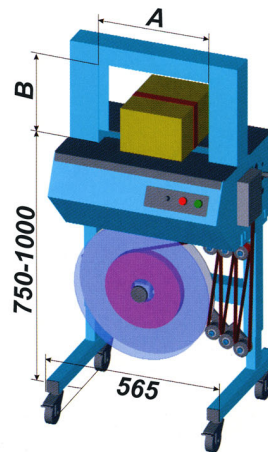

FELINS ATS Banding Systems

Arch Sizes			
US-2000 LB			
Width	340mm		
Height	180mm		
US-2000 LB			
	A	B	
Arch Sizes/mm	100 x	120	
	260 x	120/180/260/360	
	360 x	180/260/360/500/750	
	500 x	260/360/500/900	
	700 x	260/360/550/750/900	
	900 x	260/360/500	
	1300 x	750	
Additional arch sizes upon request			
Band Widths/mm			
Standard	20/30/50		
Upon request	40/60/75/100		

Standard

1-800-821-2177

Banding Materials

Machine Size Chart

	15mm	20mm	30mm	40mm	50mm	60mm	75mm	100mm
US-2000 LB	✓	✓	✓		✓			
US-2000 AB		✓	✓	✓	✓	✓		
US-2100							✓	✓

Materials

CODE	Description	Standard/Stock	Special *
PB	Brown Paper	✓	
PW	White Paper	✓	
FWG	White Film	✓	
FTN	Transparent Film	✓	
FTNW	White Film		✓
FSW	Silk White Film		✓
PEH	Clear Transparent Film		✓