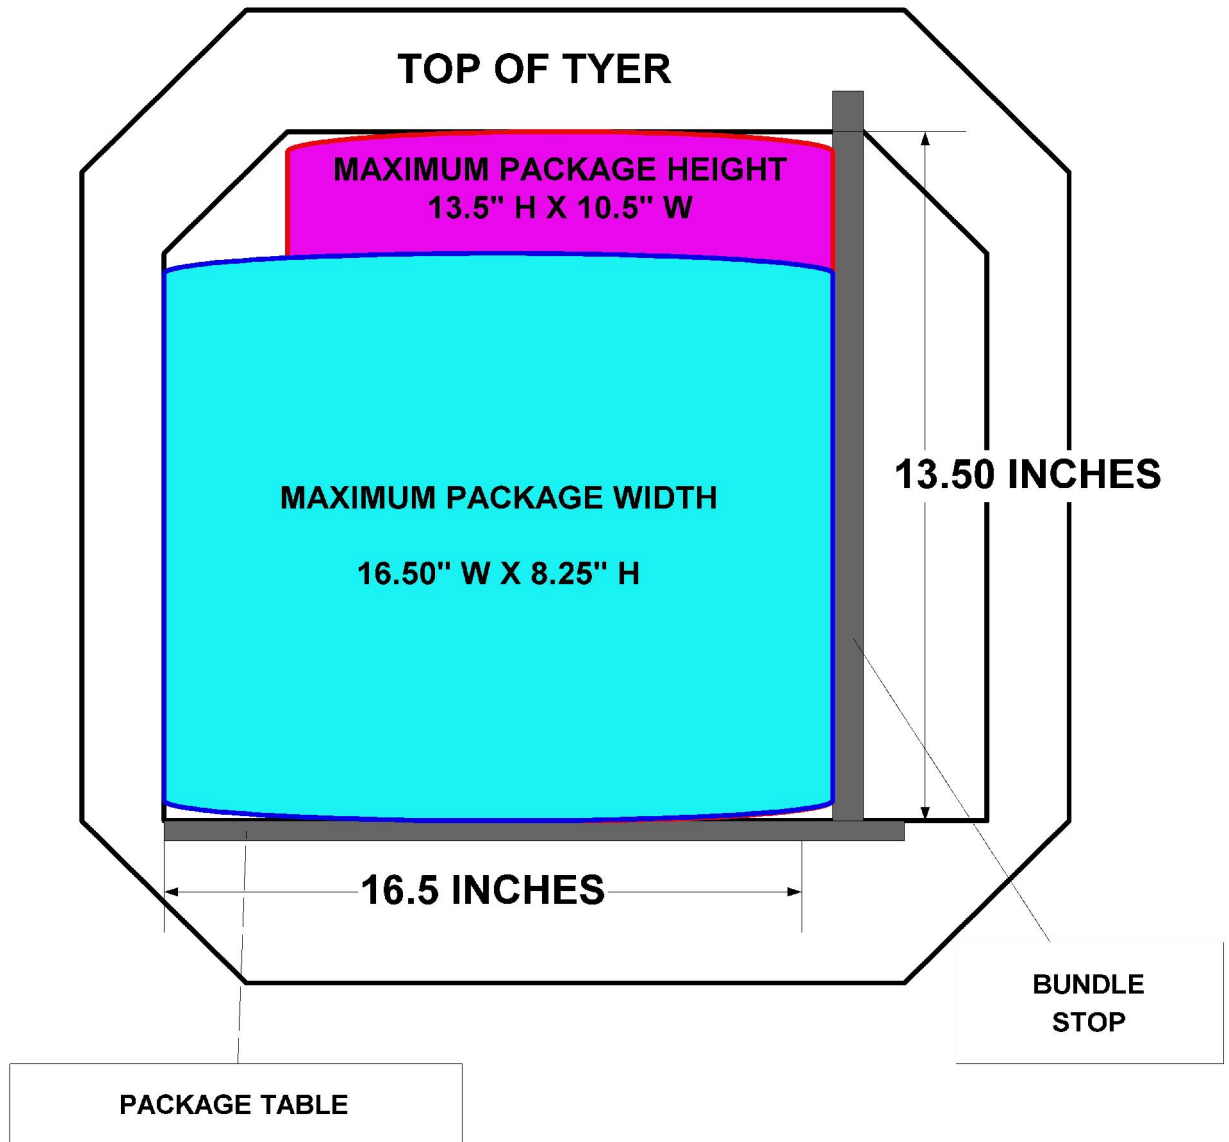

PACKAGE SIZE CAPACITY FOR 1691 BUNN TYER

 **MillerBevco**
UNIQUE PACKAGING SOLUTIONS
6209 Richards Drive
Shawnee, Kansas 66216
Tel: 800-821-2177/ Fax: 913-322-1729
Info@MillerBevco.com
www.MillerBevco.com