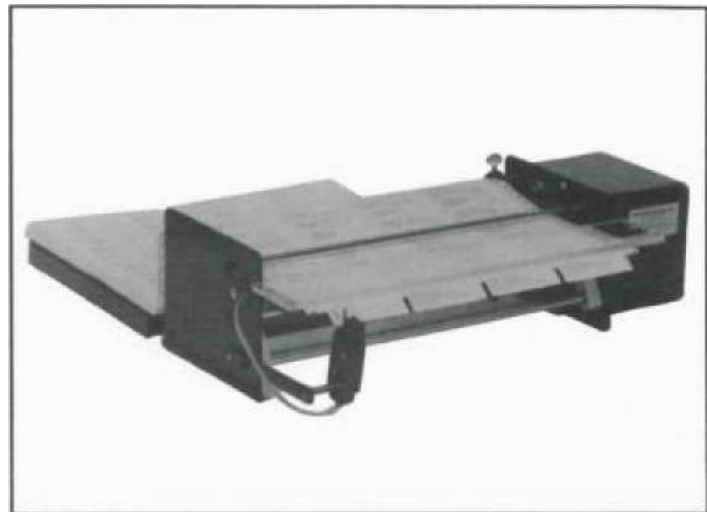

Semi-Automatic Power Advance Dispenser For Computer Produced Labels

A High Quality Machine at an Affordable Price

- *Easy To Use* • *Fast* • *Inexpensive* • *Portable*

The Miller/Bevco MB-16 is designed to remove the label from the backing sheet to speed application. The operator removes the label, places it on the product and the next label is automatically dispensed.

- Easy to Set up and Operate
- Low Maintenance
- Reliable
- All Electric
- Faster Than Hand Application
- Dispenses Labels Up to 16" Wide

Model MB-16

- 18 pounds
- 115 volt 60 cycle 70 watt

Miller Bevco
2855 Southwest Blvd.
Kansas City, MO 64108
Phone: 816-561-1200
Fax: 816-561-8595
[Email: sales@millerbevco.com](mailto:sales@millerbevco.com)