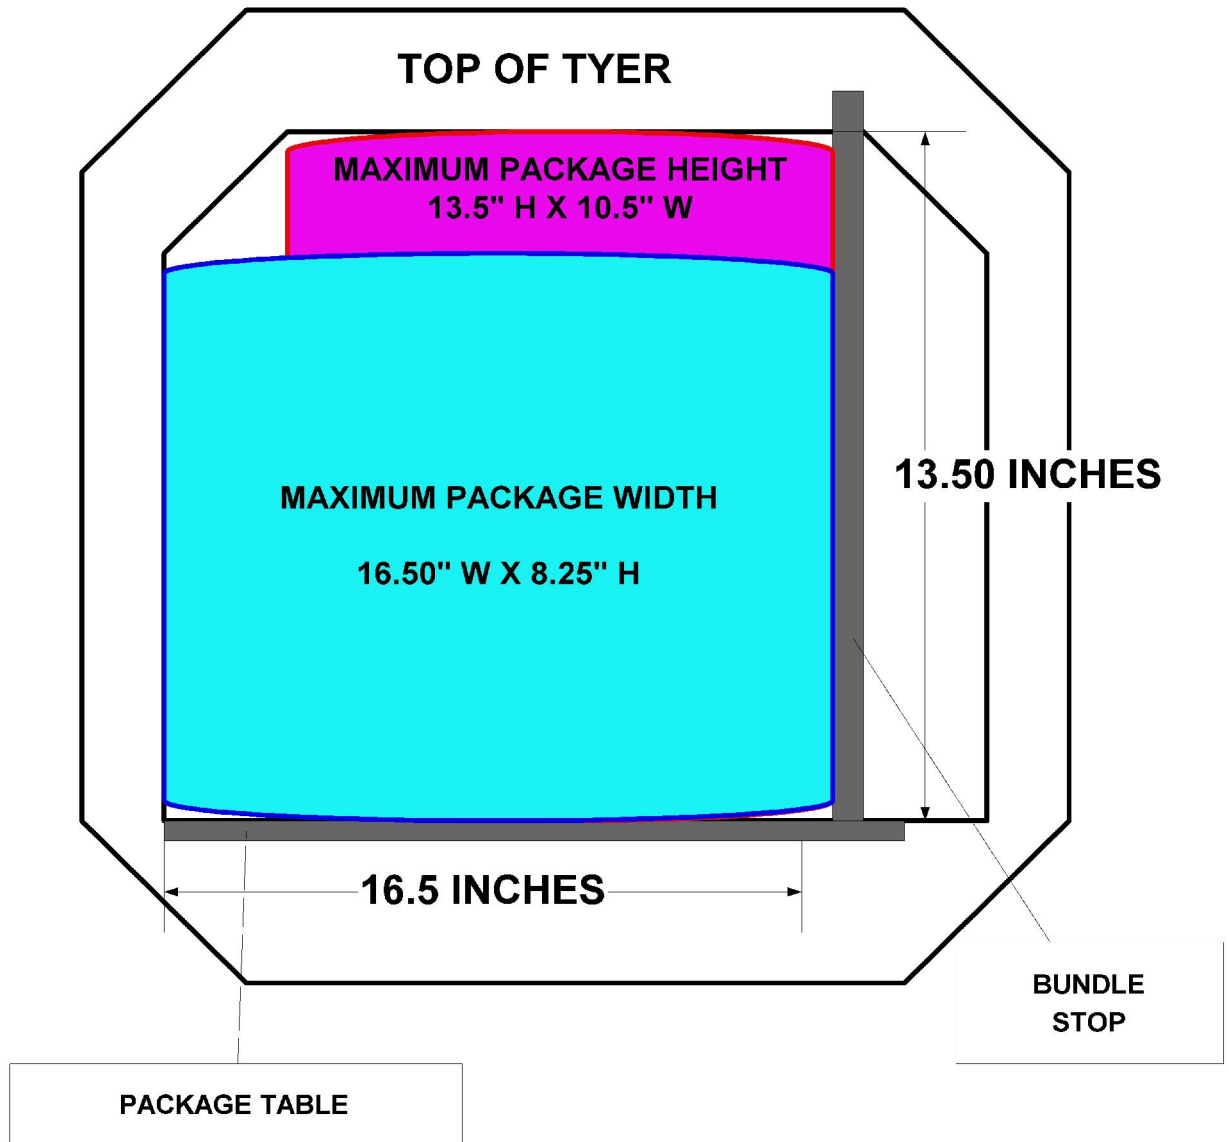

PACKAGE SIZE CAPACITY FOR 1691 BUNN TYER

MILLER/BEVCO
www.millerbevco.com
2855 SOUTH WEST BLVD.
KANSAS CITY, MO 64108
TOLL FREE (800) 821-2177